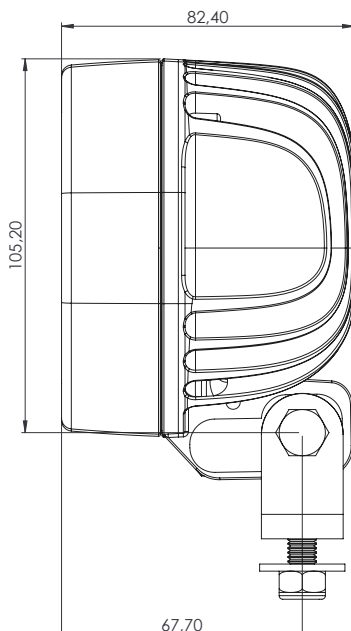

1010 BLUEBEAM

1010 BlueBeam and RedBeam are powerful spotlights, with a wider beam pattern than the BluePoint and RedPoint. Along with the bright blue colour, the BlueBeam serves a practical purpose, ensuring operators of crop sprayers to have full visibility of the nozzle spray being spread across the fields with its powerful illumination.

SUGGESTED APPLICATIONS

The 1010 BlueBeam is mainly used on agricultural sprayers. However, it can be used across numerous other applications worldwide.

AGRICULTURE

TECHNICAL DATA

- **Housing Material:** Cast Aluminium
- **Mounting Options:** Hanging
  Standing
- **Lens Material:** Polycarbonate
- **Temperature range:** -40 to +75 °C
- **Connector:** Deutsch (DT04-2P) built in
- **Weight:** 920 g
- **Light Patterns:** Spot

- Dampened
- Overheating Protection
- Over-voltage Protection
- Polarity Protection

TEST STANDARDS

- Salt Spray ASTM B117 500 h
- Vibration 5-2000Hz 3 Axis, 10 Grms
- Shock Tested 50 G 11 ms
- IP69K
- EN55025 / CISPR 25 Class 4
  ISO 11452-2 / ISO 11452-4
  ISO 16750-2 / ISO 10605
  ISO 7637-2
- UL Rated Optional

Consult www.tyrilights.com for additional lens & mounting options

TYRI's testing standards can be found at: www.tyrilights.com