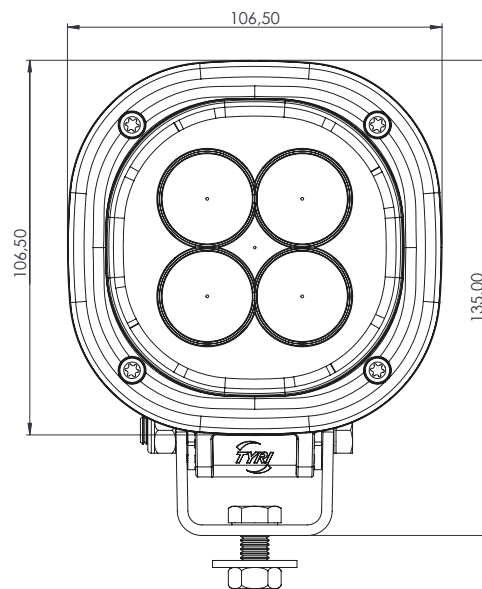

1010 BLUEBEAM

1010 BlueBeam and RedBeam are powerful spotlights, with a wider beam pattern than the BluePoint and RedPoint. Along with the bright blue colour, the BlueBeam serves a practical purpose, ensuring operators of crop sprayers to have full visibility of the nozzle spray being spread across the fields with its powerful illumination.

SUGGESTED APPLICATIONS

The 1010 BlueBeam is mainly used on agricultural sprayers. However, it can be used across numerous other applications worldwide.

AGRICULTURE

TECHNICAL DATA

- **Housing Material:** Cast Aluminium
- **Mounting Options:** Hanging
  Standing
- **Lens Material:** Polycarbonate
- **Temperature range:** -40 to +75 °C
- **Connector:** Deutsch (DT04-2P) built in
- **Weight:** 920 g
- **Light Patterns:** Spot

- Dampened
- Overheating Protection
- Over-voltage Protection
- Polarity Protection

TEST STANDARDS

- Salt Spray ASTM B117 500 h
- Vibration 5-2000Hz 3 Axis, 10 Grms
- Shock Tested 50 G 11 ms
- IP69K
- EN55025 / CISPR 25 Class 4
  ISO 11452-2 / ISO 11452-4
  ISO 16750-2 / ISO 10605
  ISO 7637-2
- UL Rated Optional

Consult www.tyrilights.com for additional lens & mounting options

TYRI's testing standards can be found at: www.tyrilights.com