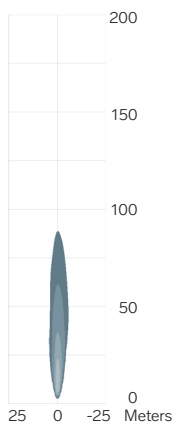

1010 BlueBeam

Spot
1.0m / 0°
Symmetric